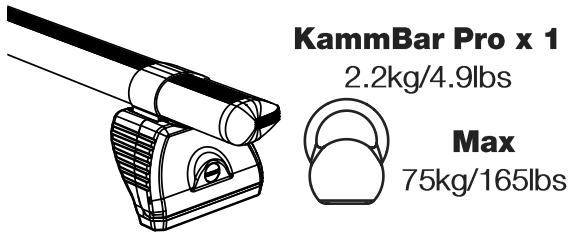

# GB3PR/FL KammBar Instructions

**CITY CRASH** (✓)

According to ISO/ PAS 11154:2006