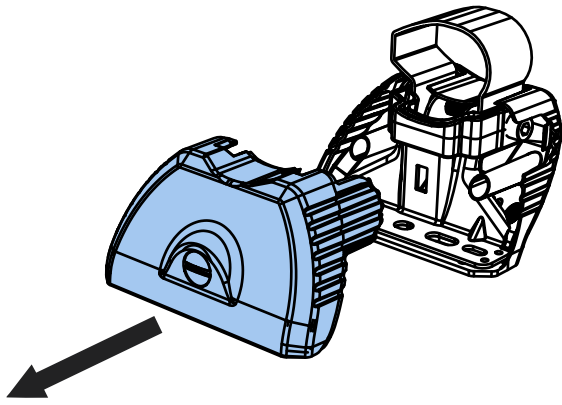

1.

2.

3.

SA397
PS178

SA397

SA397
PS254L

SA398
PS178

SA398

SA398
PS254R

4.

5.