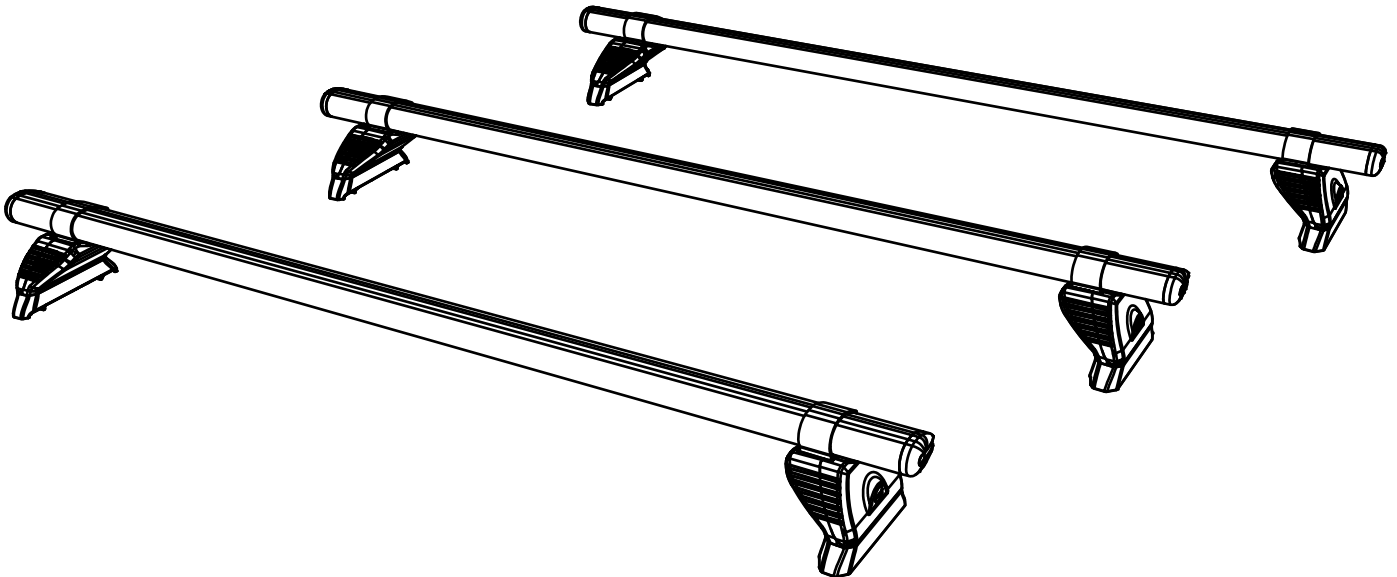

# GB3PR/FL KammBar Instructions

**CITY CRASH** (✓)

According to ISO/ PAS 11154:2006