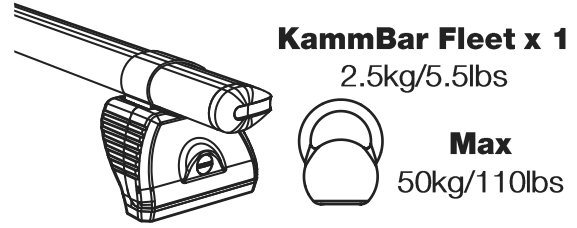

# GB3PR/FL KammBar Instructions

**CITY CRASH** (✓)

According to ISO/ PAS 11154:2006